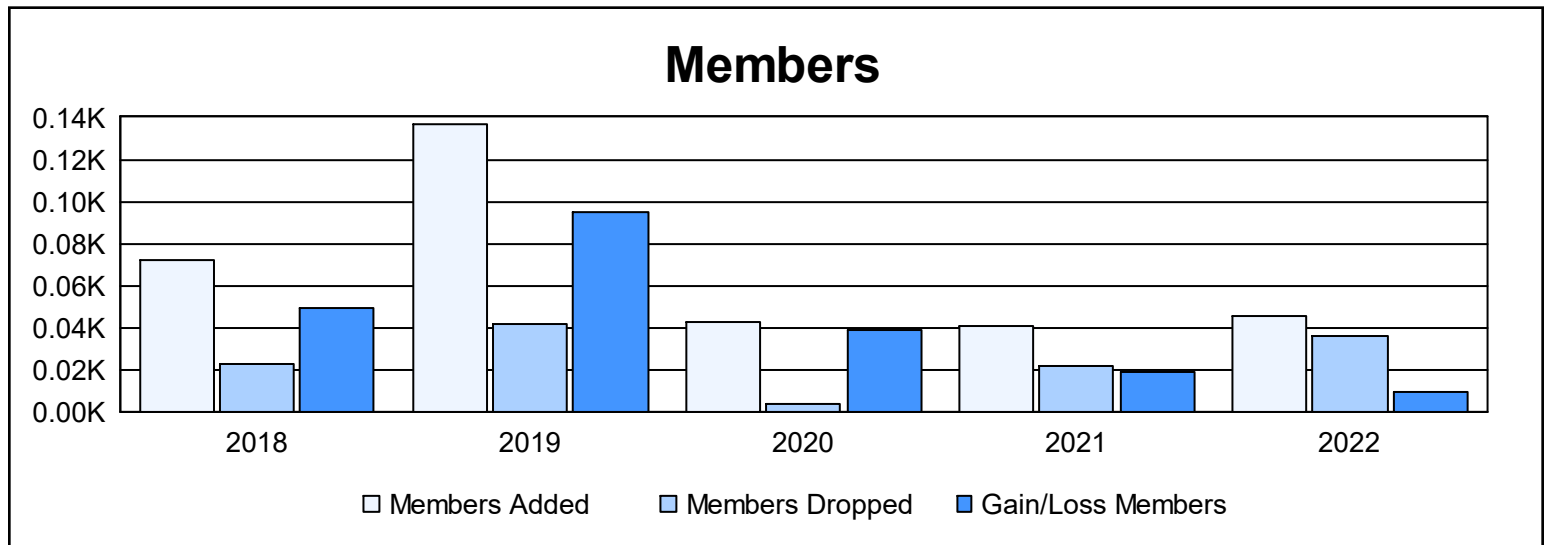

Year	New Clubs	Dropped Clubs	Gain/ Loss Clubs	New Members	Charter Members	Reinstate Members	Transfer Members	Total Member Added	Total Members Dropped	Gain/ Loss Members
2017-2018	1	0	1	48	24	0	0	72	23	49
2018-2019	4	0	4	45	91	1	0	137	42	95
2019-2020	2	0	2	1	42	0	0	43	4	39
2020-2021	2	0	2	0	41	0	0	41	22	19
2021-2022	2	0	2	2	43	0	0	45	36	9
<b>Average</b>	<b>2</b>	<b>0</b>	<b>2</b>	<b>19</b>	<b>48</b>	<b>0</b>	<b>0</b>	<b>68</b>	<b>25</b>	<b>42</b>

### Membership Composition June 2022 Cumulative