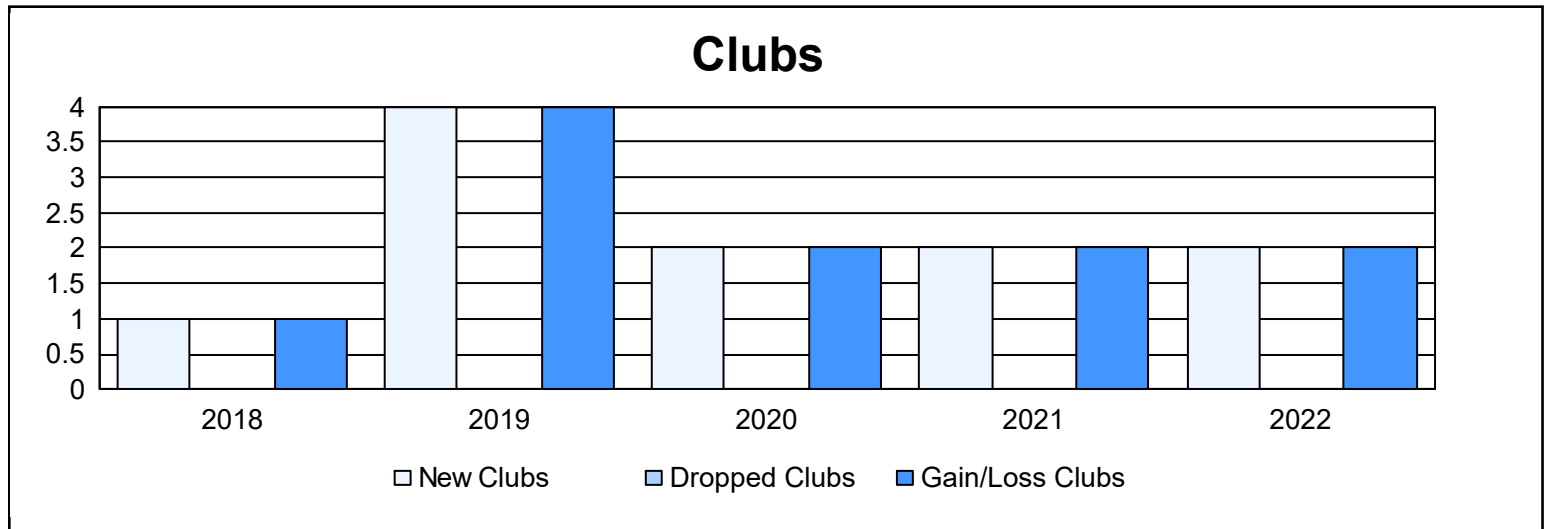

Year	New Clubs	Dropped Clubs	Gain/ Loss Clubs	New Members	Charter Members	Reinstate Members	Transfer Members	Total Member Added	Total Members Dropped	Gain/ Loss Members
2017-2018	1	0	1	48	24	0	0	72	23	49
2018-2019	4	0	4	45	91	1	0	137	42	95
2019-2020	2	0	2	1	42	0	0	43	4	39
2020-2021	2	0	2	0	41	0	0	41	22	19
2021-2022	2	0	2	2	43	0	0	45	36	9
<b>Average</b>	<b>2</b>	<b>0</b>	<b>2</b>	<b>19</b>	<b>48</b>	<b>0</b>	<b>0</b>	<b>68</b>	<b>25</b>	<b>42</b>

### Membership Composition June 2022 Cumulative